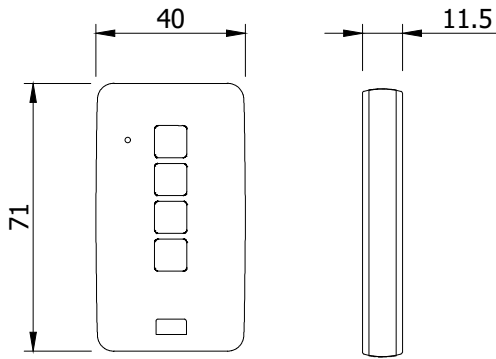

SERVETTO i3

telecomando 4 tasti | 4 buttons remote control

BIANCO - CROMATO
white - chrome-plated

SWCO02504